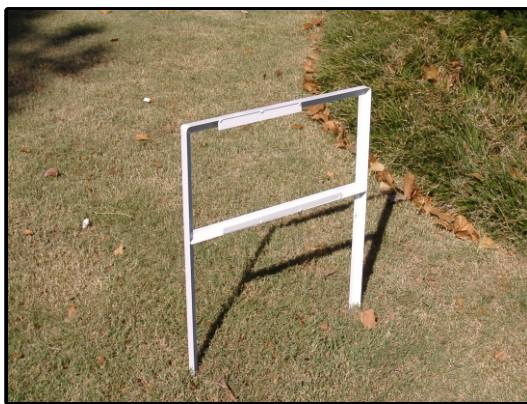

FRAMES & STAKES

STAKES

WIRE STEP STAKE
\$3.75 Each

BLACK STEEL STAKE
\$ 13.75 Each

FRAMES

12"X24" WHITE METAL FRAME
\$18.00 Each

A-Frame Stand (holds 18"x24" Sign)
\$32.00 Each

To Place Orders, Call or Fax: